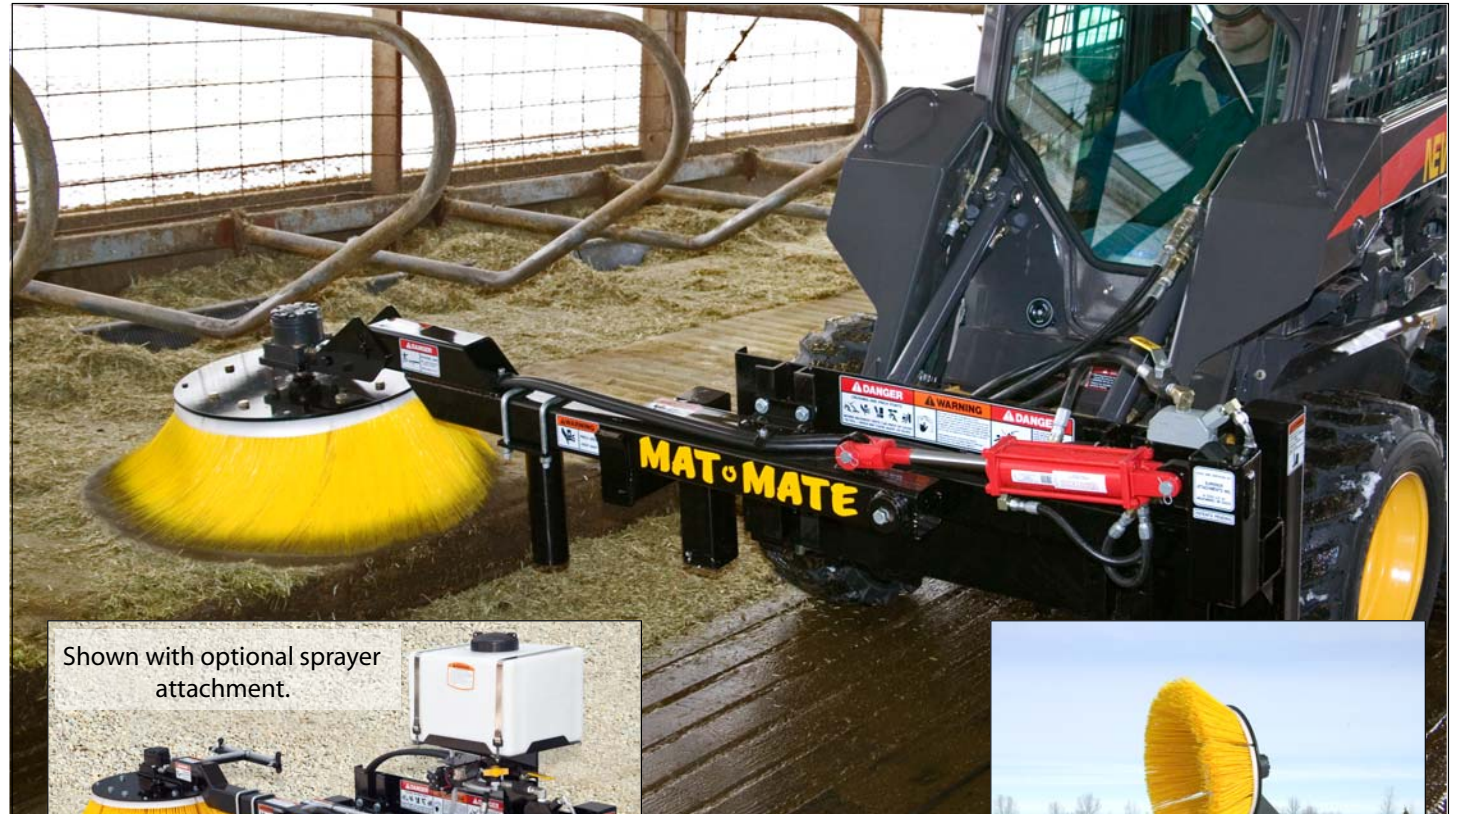

MAT-MATE

by Superior Attachments Inc.

- ◆ *Mat-Mate powers off organic material at a rate that normal scraping cannot match.*

- ◆ *Better removal of organic material means mats will dry quicker.*

- ◆ *Drier and cleaner mats lower bacterial growth.*

- ◆ *Skid Steer Universal mounting plate.*

- ◆ *One set of hydraulic couplers runs Mat-Mate's rotary brush and operates the boom.*

- ◆ *Optional sprayer attachment applies disinfectant to the brushed areas.*